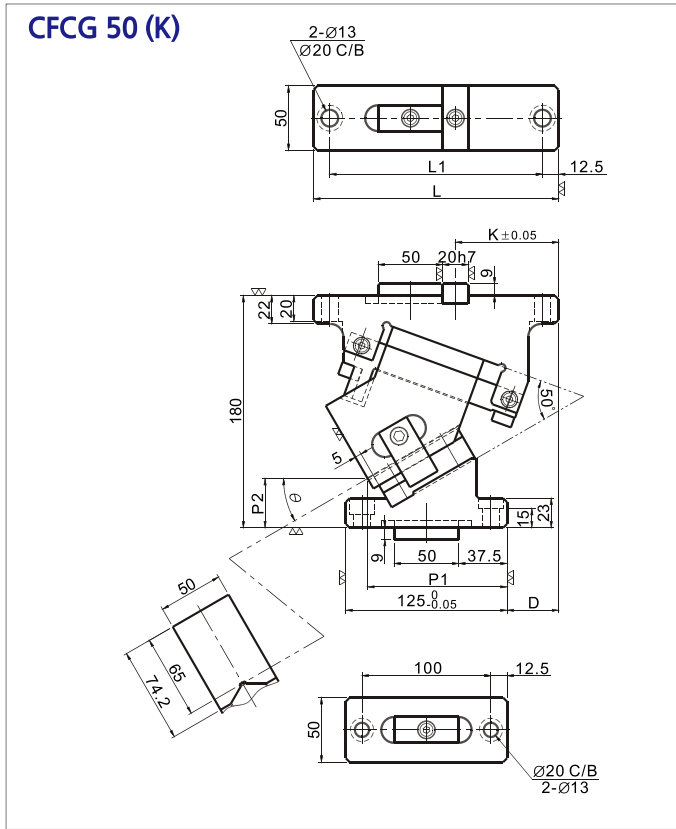

■ **Mounting Method**
N : Pin mounting

Catalog No.	Working Face (W)	Stroke (ST)	θ	P1	P2	D	L	L1	L2
CFCG	50	19	0	115.00	42.50	95.0	220	175	200
		21	5	117.38	46.96	85.0			
		23	10	119.70	46.21	75.0			
		25	15	116.95	45.27	75.0			
		27	20	119.01	44.13	65.0			
		30	25	115.98	40.95	60.0			
		28	30	118.08	38.22	50.0			
		30	35	119.65	36.33	40.0			
		33	40	119.01	34.85	32.5			
		36	45	117.72	36.67	25.0			
		40	50	119.28	38.84	15.0			
		45	55	125.10	33.99	0.0			
		51	60	131.32	29.42	-15.0			

Order CFCG50-28-30-N
CFCG50-40-50-N

■ **Mounting Method**
K : Key mounting

Catalog No.	Working Face (W)	Stroke (ST)	θ	P1	P2	D	L	L1	K
CFCG	50	19	0	105.00	42.50	95.0	200	175	90
		21	5	107.38	46.96	85.0			
		23	10	109.70	46.21	75.0			
		25	15	106.95	45.27	75.0			
		27	20	109.10	44.13	65.0			
		30	25	105.98	40.95	60.0			
		28	30	108.08	38.22	50.0			
		30	35	109.65	36.33	40.0			
		33	40	109.01	34.85	32.5			
		36	45	107.72	36.67	25.0			
		40	50	109.28	38.84	15.0			
		45	55	115.10	33.99	0.0			
51	60	121.32	29.42	-15.0					

Order CFCG50-23-10-K
CFCG50-27-20-K

■ Mounting Method

- N : Pin mounting
- K : Key mounting

CFCG 65

Catalog No.	Working Face (W)	Stroke (ST)	θ	PH	H	P1	P2	D	K	B	B1	C	C1
CFCG	65	19	0	76	200	210.00	64.00	70.0	70	210	180	160	130
		21	5			203.74	57.07	65.0					
		23	10			201.88	55.27	62.5					
		25	15			194.42	53.67	55.0					
		27	20			186.41	52.31	45.0					
		30	25			179.97	51.13	40.0					
		32	30			173.78	50.47	35.0					
		35	35			163.83	50.31	30.0					
		38	40			154.21	50.15	20.0					
		36	45			145.90	48.19	10.0					
		40	50			137.99	46.64	5.0					
		38	55			128.99	45.77	-5.0					
		43	60			120.47	45.22	-15.0					