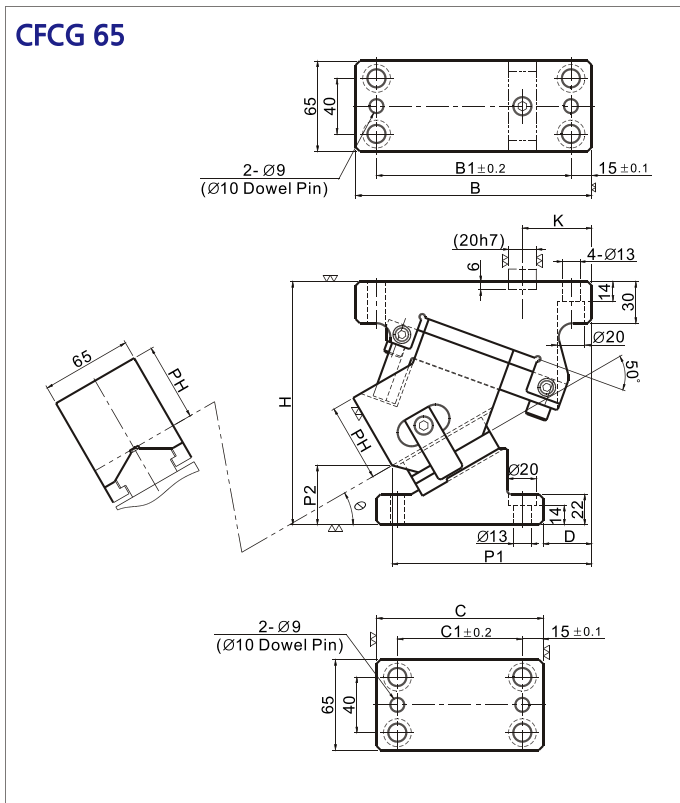

■ **Mounting Method**
N : Pin mounting

Catalog No.	Working Face (W)	Stroke (ST)	θ	P1	P2	D	L	L1	L2
CFCG	50	19	0	115.00	42.50	95.0	220	175	200
		21	5	117.38	46.96	85.0			
		23	10	119.70	46.21	75.0			
		25	15	116.95	45.27	75.0			
		27	20	119.01	44.13	65.0			
		30	25	115.98	40.95	60.0			
		28	30	118.08	38.22	50.0			
		30	35	119.65	36.33	40.0			
		33	40	119.01	34.85	32.5			
		36	45	117.72	36.67	25.0			
		40	50	119.28	38.84	15.0			
		45	55	125.10	33.99	0.0			
		51	60	131.32	29.42	-15.0			

Order CFCG50-28-30-N
CFCG50-40-50-N

■ **Mounting Method**
K : Key mounting

Catalog No.	Working Face (W)	Stroke (ST)	θ	P1	P2	D	L	L1	K
CFCG	50	19	0	105.00	42.50	95.0	200	175	90
		21	5	107.38	46.96	85.0			
		23	10	109.70	46.21	75.0			
		25	15	106.95	45.27	75.0			
		27	20	109.10	44.13	65.0			
		30	25	105.98	40.95	60.0			
		28	30	108.08	38.22	50.0			
		30	35	109.65	36.33	40.0			
		33	40	109.01	34.85	32.5			
		36	45	107.72	36.67	25.0			
		40	50	109.28	38.84	15.0			
		45	55	115.10	33.99	0.0			
51	60	121.32	29.42	-15.0					

Order CFCG50-23-10-K
CFCG50-27-20-K

■ Mounting Method

- N : Pin mounting
- K : Key mounting

CFCG 65

Catalog No.	Working Face (W)	Stroke (ST)	θ	PH	H	P1	P2	D	K	B	B1	C	C1
CFCG	65	19	0	76	200	210.00	64.00	70.0	70	210	180	160	130
		21	5			203.74	57.07	65.0					
		23	10			201.88	55.27	62.5					
		25	15			194.42	53.67	55.0					
		27	20			186.41	52.31	45.0					
		30	25			179.97	51.13	40.0					
		32	30			173.78	50.47	35.0					
		35	35			163.83	50.31	30.0					
		38	40			154.21	50.15	20.0					
		36	45			145.90	48.19	10.0					
		40	50			137.99	46.64	5.0					
		38	55			128.99	45.77	-5.0					
		43	60			120.47	45.22	-15.0					