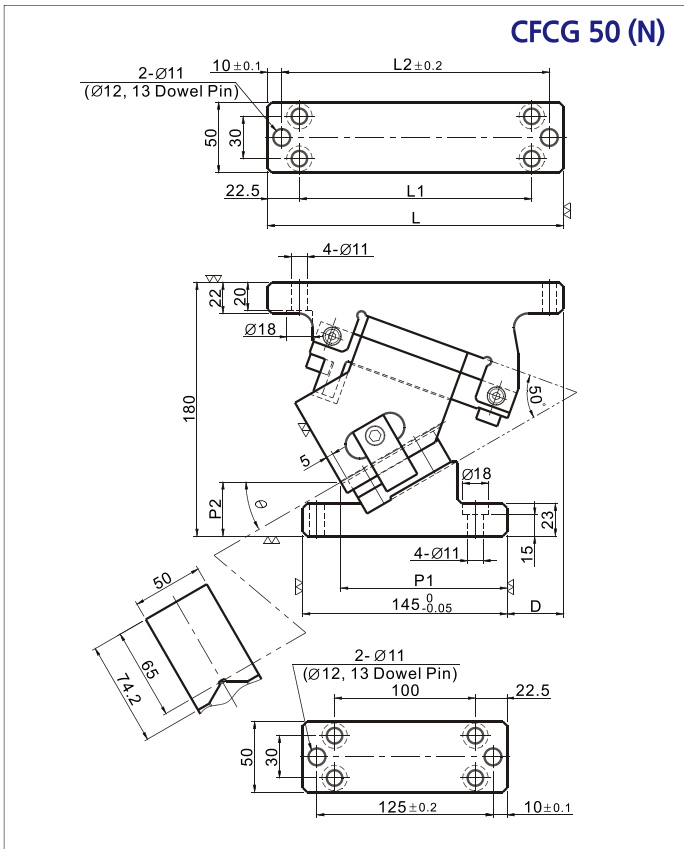

■ **Mounting Method**
N : Pin mounting

Catalog No.	Working Face (W)	Stroke (ST)	θ	P1	P2	D	L	L1	L2
CFCG	50	19	0	115.00	42.50	95.0	220	175	200
		21	5	117.38	46.96	85.0			
		23	10	119.70	46.21	75.0			
		25	15	116.95	45.27	75.0			
		27	20	119.01	44.13	65.0			
		30	25	115.98	40.95	60.0			
		28	30	118.08	38.22	50.0			
		30	35	119.65	36.33	40.0			
		33	40	119.01	34.85	32.5			
		36	45	117.72	36.67	25.0			
		40	50	119.28	38.84	15.0			
		45	55	125.10	33.99	0.0			
		51	60	131.32	29.42	-15.0			

Order CFCG50-28-30-N
CFCG50-40-50-N

■ **Mounting Method**
K : Key mounting

Catalog No.	Working Face (W)	Stroke (ST)	θ	P1	P2	D	L	L1	K
CFCG	50	19	0	105.00	42.50	95.0	200	175	90
		21	5	107.38	46.96	85.0			
		23	10	109.70	46.21	75.0			
		25	15	106.95	45.27	75.0			
		27	20	109.10	44.13	65.0			
		30	25	105.98	40.95	60.0			
		28	30	108.08	38.22	50.0			
		30	35	109.65	36.33	40.0			
		33	40	109.01	34.85	32.5			
		36	45	107.72	36.67	25.0			
		40	50	109.28	38.84	15.0			
		45	55	115.10	33.99	0.0			
51	60	121.32	29.42	-15.0					

Order CFCG50-23-10-K
CFCG50-27-20-K

■ Mounting Method

- N : Pin mounting
- K : Key mounting

CFCG 65

Catalog No.	Working Face (W)	Stroke (ST)	θ	PH	H	P1	P2	D	K	B	B1	C	C1
CFCG	65	19	0	76	200	210.00	64.00	70.0	70	210	180	160	130
		21	5			203.74	57.07	65.0					
		23	10			201.88	55.27	62.5					
		25	15			194.42	53.67	55.0					
		27	20			186.41	52.31	45.0					
		30	25			179.97	51.13	40.0					
		32	30			173.78	50.47	35.0					
		35	35			163.83	50.31	30.0					
		38	40			154.21	50.15	20.0					
		36	45			145.90	48.19	10.0					
		40	50			137.99	46.64	5.0					
		38	55			128.99	45.77	-5.0					
		43	60			120.47	45.22	-15.0					