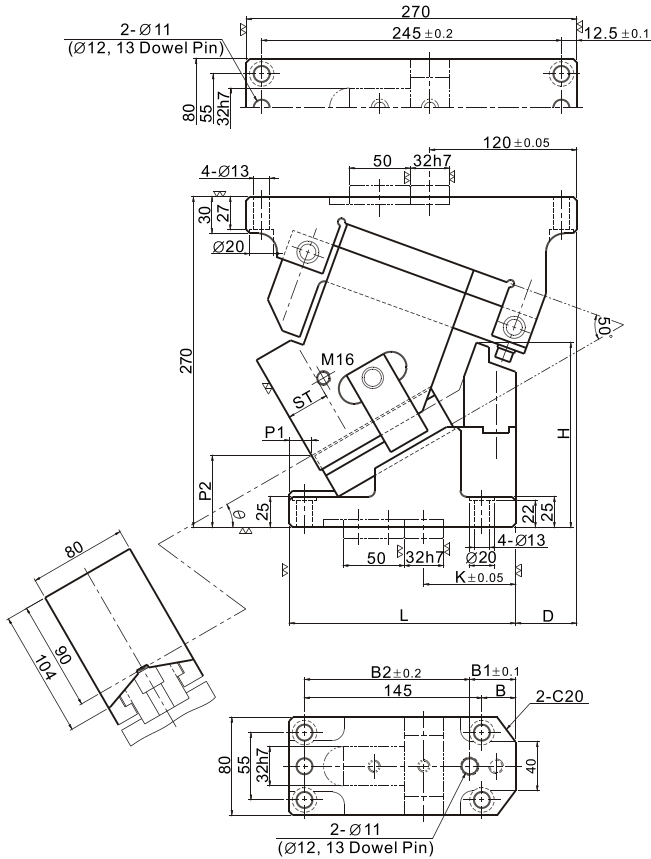

CFCG 80

■ Mounting Method

N : Pin mounting

K : Key mounting

Catalog No.	Working Face (W)	Stroke (ST)	θ	L	P1	P2	K	D	B	B1	B2				
CFCG	80	30	0	200	28.00	70.00	95	105.0	42.5	50	137.5				
		30	5		24.52	64.67									
		31	10		195	21.05		64.05				90	85.0	37.5	47.5
		29	15	192	21.72	63.12	80	80.0	34.5	44.5	135				
		32	20	190	22.44	61.90		75.0	32.5	42.5					
		32	25	187	20.28	70.41	75	63.0	29.5	39.5					
		34	30	185	18.27	58.64		50.0	27.5	37.5					
		36	35	170	10.42	56.62	50	43.0	12.5	12.5		145			
		39	40		17.75	54.35		35.0							
		42	45		18.30	51.87		20.0							
		46	50		18.07	49.18		5.0							
		53	55		19.09	46.30		-8.0							
61	60	19.36	43.27		-20.0										

Order CFCG80-39-40-K
CFCG80-34-30-N